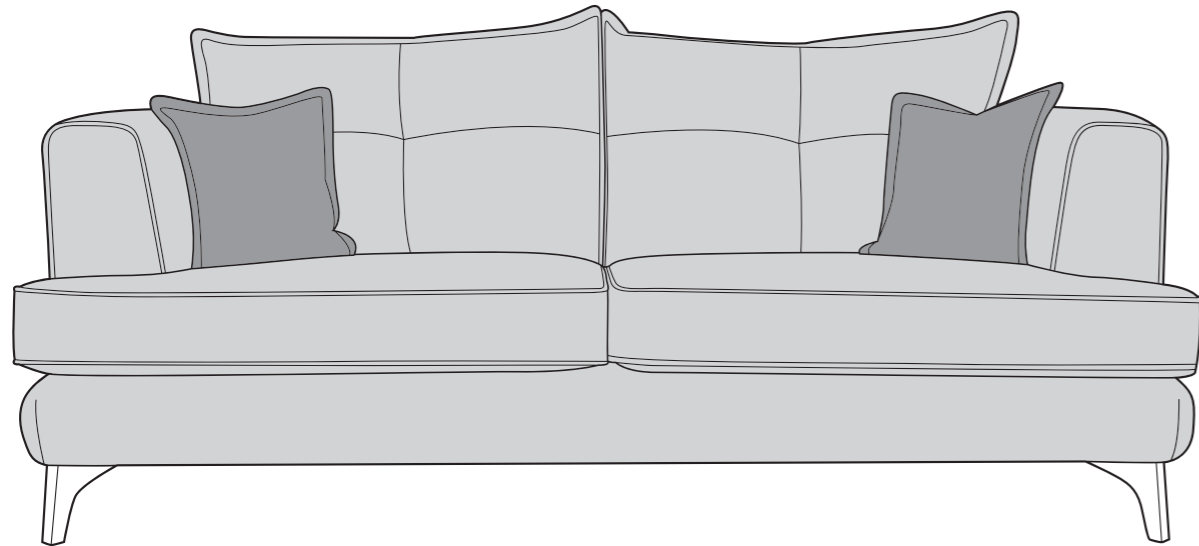

# CANCUN COVER GUIDE: PILLOW BACK ONLY

Please use this guide when ordering the following pieces to clarify cover options.

4 Seater Sofa (4ST)

3 Seater Sofa (3ST)

2 Seater Sofa (2ST)

Love Chair (LOV)

- COVER 1**  
(BODY, SCATTER)
- COVER 2**  
(PILLOW)
- COVER 3**  
(PILLOW)
- COVER 4**  
(PILLOW)

Pillow Back Cushions

Pillow Back Scatter Cushions

## SUGGESTED ACCENT PIECES

Cancun Footstool (FST)

Weight limits per seat: tested according with BS EN 12520:2010 & BS EN 1022:2005 for general domestic use which are based on persons weighing up to a maximum of 110kg.

# CANCUN COVER GUIDE: STANDARD BACK ONLY

Please use this guide when ordering the following pieces to clarify cover options.

4 Seater Sofa (4ST)

3 Seater Sofa (3ST)

2 Seater Sofa (2ST)

Love Chair (LOV)

Standard Back Scatter Cushions