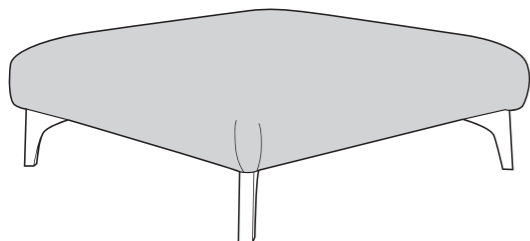

# CANCUN COVER GUIDE: PILLOW BACK ONLY

Please use this guide when ordering the following pieces to clarify cover options.

4 Seater Sofa (4ST)

3 Seater Sofa (3ST)

2 Seater Sofa (2ST)

Love Chair (LOV)

- COVER 1**  
(BODY, SCATTER)
- COVER 2**  
(PILLOW)
- COVER 3**  
(PILLOW)
- COVER 4**  
(PILLOW)

Pillow Back Cushions

Pillow Back Scatter Cushions

## SUGGESTED ACCENT PIECES

Cancun Footstool (FST)

Weight limits per seat: tested according with BS EN 12520:2010 & BS EN 1022:2005 for general domestic use which are based on persons weighing up to a maximum of 110kg.