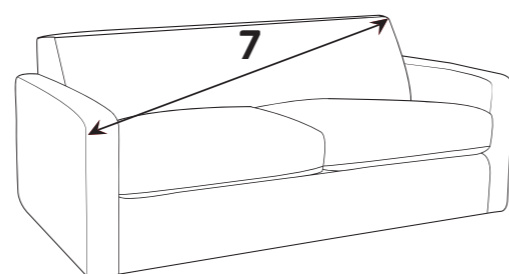

# CANCUN DIMENSIONS (CM)

AVAILABLE PIECES	HEIGHT 1	WIDTH 2	DEPTH 3	SEAT HEIGHT 4	SEAT DEPTH 5	SEAT WIDTH 6	ACCESS DIAGONAL 7	OUTBACK HEIGHT 8	ARM HEIGHT 9	WEIGHT (KG)
4 SEATER SOFA (4ST)	95	230	106	53	60	186	250	80	80	74
3 SEATER SOFA (3ST)	95	201	106	53	60	153	222	80	80	70
2 SEATER SOFA (2ST)	95	181	106	53	60	136	205	80	80	61.5
LOVE CHAIR (LOV)	95	137	106	53	60	89	167	80	80	52.5
<b>ACCENT PIECES</b>										
CANCUN FOOTSTOOL (FST)	34	93	93	N/A	N/A	N/A	130	N/A	N/A	20

## DIMENSION GUIDE

Check the diagonal access dimension to ensure furniture will fit in your home.

- 1 - HEIGHT
- 3 - DEPTH
- 5 - SEAT DEPTH (STD & PILLOW)
- 7 - DIAGONAL ACCESS
- 2 - WIDTH
- 4 - SEAT HEIGHT
- 6 - SEAT WIDTH
- 8 - OUTBACK HEIGHT
- 9 - ARM HEIGHT