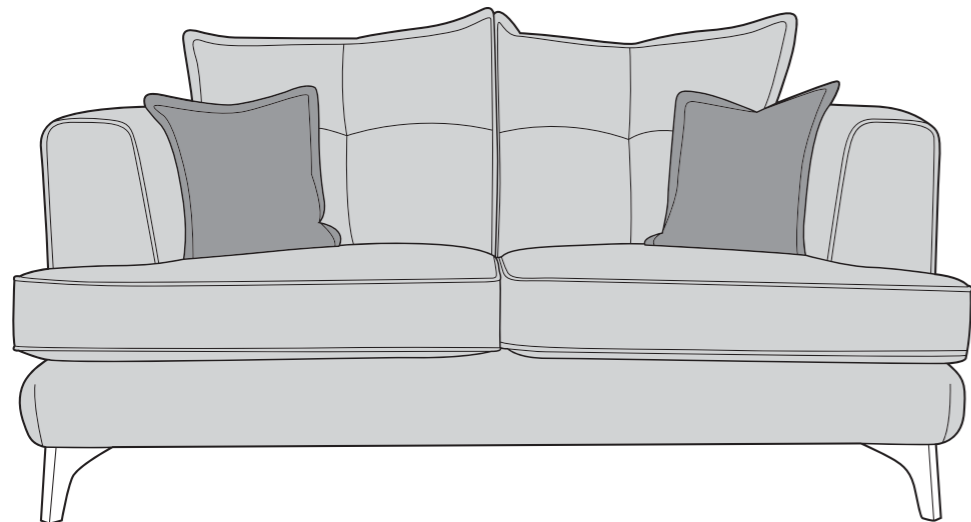

# CANCUN COVER GUIDE: STANDARD BACK ONLY

Please use this guide when ordering the following pieces to clarify cover options.

4 Seater Sofa (4ST)

3 Seater Sofa (3ST)

2 Seater Sofa (2ST)

Love Chair (LOV)

Standard Back Scatter Cushions

Flanged Edge  
Front = Cover 2  
Back = Cover 1