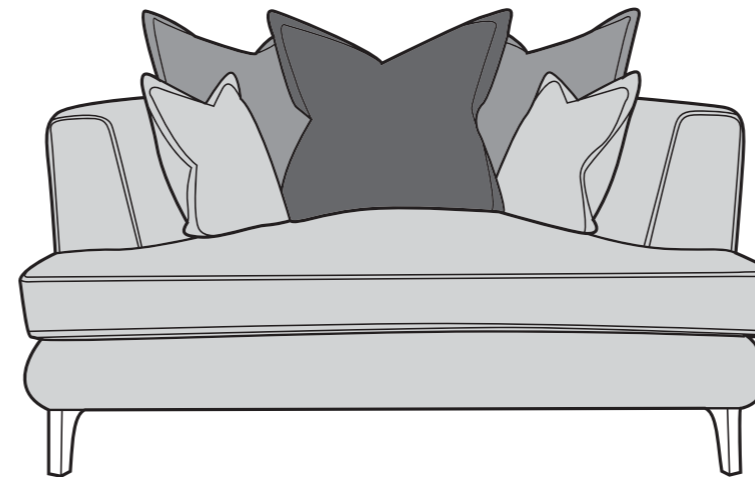

# Cancun Collection

4 seater pillow back sofa shown in Aaron Mink (Cover 1), Regent Mink (Cover 2), Palmer Gold (Cover 3) and Vera Gold (Cover 4).  
2 seater standard back sofa shown in Aaron Mink (Cover 1) and Vera Gold (Cover 2).

# CANCUN COVER GUIDE: PILLOW BACK ONLY

Please use this guide when ordering the following pieces to clarify cover options.

4 Seater Sofa (4ST)

3 Seater Sofa (3ST)

2 Seater Sofa (2ST)

Love Chair (LOV)

- COVER 1**  
(BODY, SCATTER)
- COVER 2**  
(PILLOW)
- COVER 3**  
(PILLOW)
- COVER 4**  
(PILLOW)

Pillow Back Cushions

Pillow Back Scatter Cushions