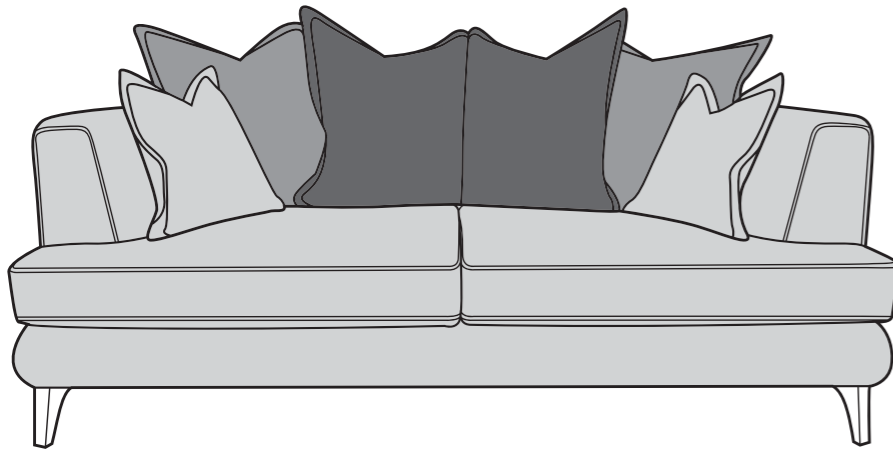

# Cancun Collection

4 seater pillow back sofa shown in Aaron Mink (Cover 1), Regent Mink (Cover 2), Palmer Gold (Cover 3) and Vera Gold (Cover 4).  
2 seater standard back sofa shown in Aaron Mink (Cover 1) and Vera Gold (Cover 2).

# CANCUN COVER GUIDE: PILLOW BACK ONLY

Please use this guide when ordering the following pieces to clarify cover options.

4 Seater Sofa (4ST)

3 Seater Sofa (3ST)

2 Seater Sofa (2ST)

Love Chair (LOV)

- COVER 1**  
(BODY, SCATTER)
- COVER 2**  
(PILLOW)
- COVER 3**  
(PILLOW)
- COVER 4**  
(PILLOW)

Pillow Back Cushions

Pillow Back Scatter Cushions