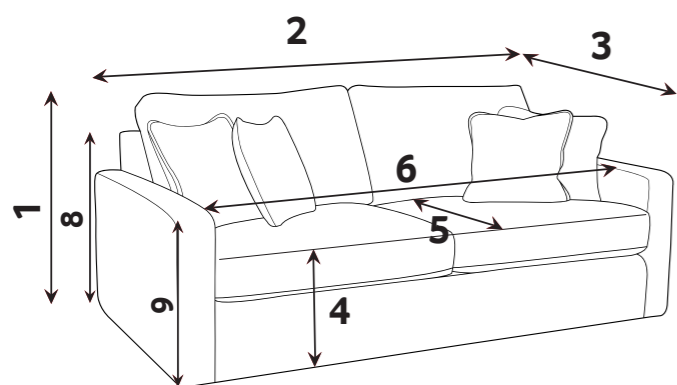

# CANCUN DIMENSIONS (CM)

AVAILABLE PIECES	HEIGHT 1	WIDTH 2	DEPTH 3	SEAT HEIGHT 4	SEAT DEPTH 5	SEAT WIDTH 6	ACCESS DIAGONAL 7	OUTBACK HEIGHT 8	ARM HEIGHT 9	WEIGHT (KG)
4 SEATER SOFA (4ST)	95	230	106	53	60	186	250	80	80	74
3 SEATER SOFA (3ST)	95	201	106	53	60	153	222	80	80	70
2 SEATER SOFA (2ST)	95	181	106	53	60	136	205	80	80	61.5
LOVE CHAIR (LOV)	95	137	106	53	60	89	167	80	80	52.5
<b>ACCENT PIECES</b>										
CANCUN FOOTSTOOL (FST)	34	93	93	N/A	N/A	N/A	130	N/A	N/A	20

## DIMENSION GUIDE

Check the diagonal access dimension to ensure furniture will fit in your home.

- 1 - HEIGHT
- 3 - DEPTH
- 5 - SEAT DEPTH (STD & PILLOW)
- 7 - DIAGONAL ACCESS
- 2 - WIDTH
- 4 - SEAT HEIGHT
- 6 - SEAT WIDTH
- 8 - OUTBACK HEIGHT
- 9 - ARM HEIGHT