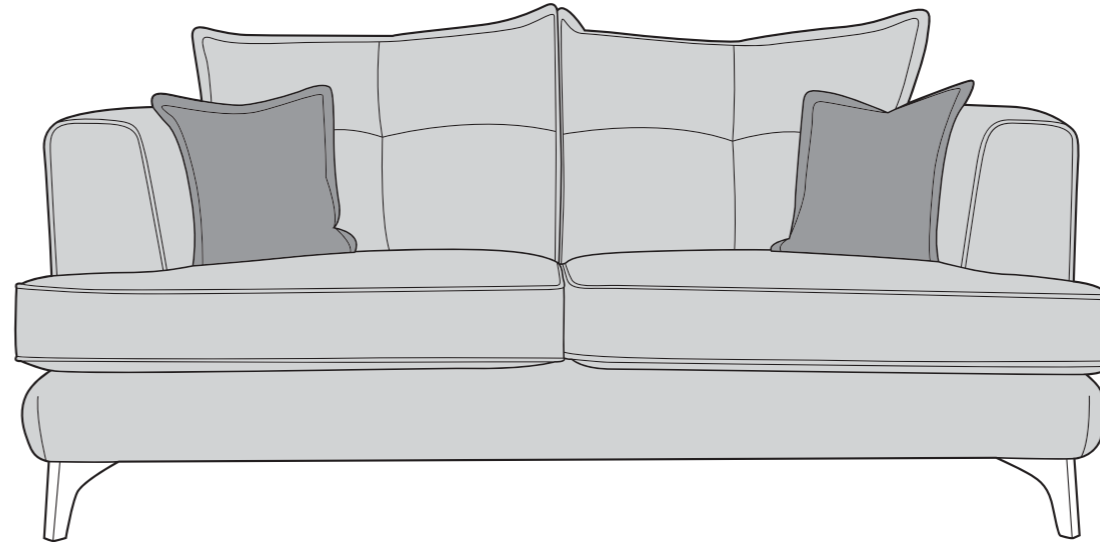

# Cancun Collection

4 seater pillow back sofa shown in Aaron Mink (Cover 1), Regent Mink (Cover 2), Palmer Gold (Cover 3) and Vera Gold (Cover 4).  
2 seater standard back sofa shown in Aaron Mink (Cover 1) and Vera Gold (Cover 2).

# CANCUN COVER GUIDE: PILLOW BACK ONLY

Please use this guide when ordering the following pieces to clarify cover options.

4 Seater Sofa (4ST)

3 Seater Sofa (3ST)

2 Seater Sofa (2ST)

Love Chair (LOV)

- COVER 1**  
(BODY, SCATTER)
- COVER 2**  
(PILLOW)
- COVER 3**  
(PILLOW)
- COVER 4**  
(PILLOW)

# CANCUN COVER GUIDE: STANDARD BACK ONLY

Please use this guide when ordering the following pieces to clarify cover options.

4 Seater Sofa (4ST)

3 Seater Sofa (3ST)

2 Seater Sofa (2ST)

Love Chair (LOV)

Standard Back Scatter Cushions