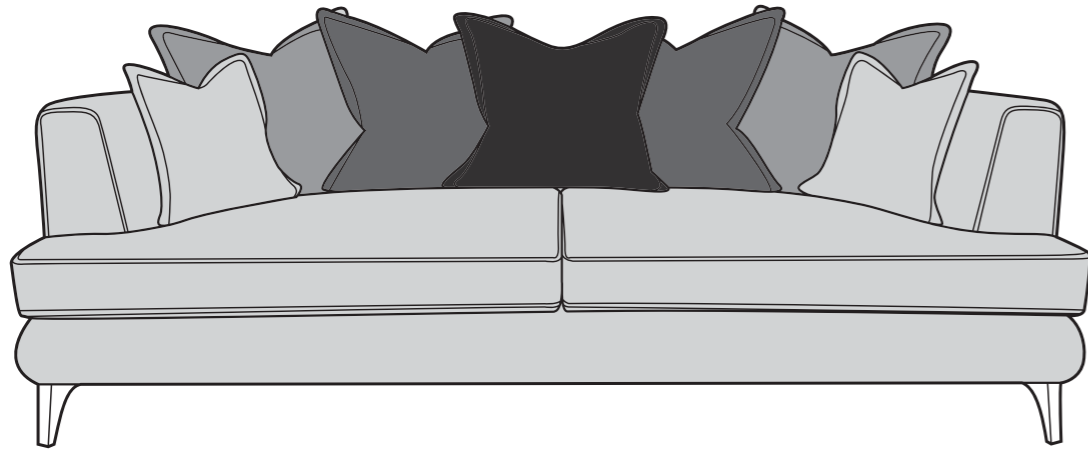

# Cancun Collection

4 seater pillow back sofa shown in Aaron Mink (Cover 1), Regent Mink (Cover 2), Palmer Gold (Cover 3) and Vera Gold (Cover 4).  
2 seater standard back sofa shown in Aaron Mink (Cover 1) and Vera Gold (Cover 2).

# CANCUN COVER GUIDE: PILLOW BACK ONLY

Please use this guide when ordering the following pieces to clarify cover options.

4 Seater Sofa (4ST)

3 Seater Sofa (3ST)

2 Seater Sofa (2ST)

Love Chair (LOV)

- COVER 1**  
(BODY, SCATTER)
- COVER 2**  
(PILLOW)
- COVER 3**  
(PILLOW)
- COVER 4**  
(PILLOW)